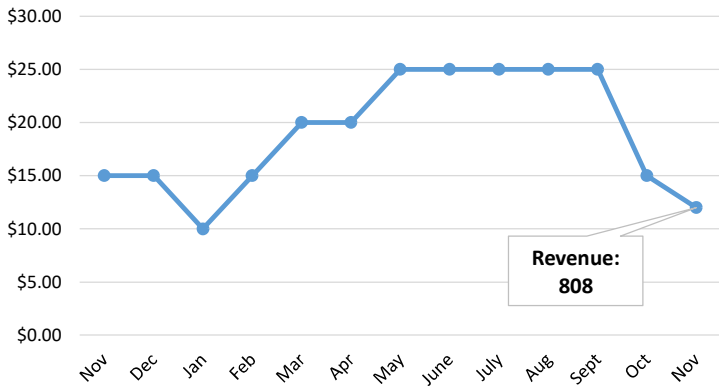

Recycling Market Trend Report November 2024

OCC (per ton)

KC Hard Mix (per ton)

Mixed News (per ton)

Plastic - PET (per pound)

Glass (per ton)