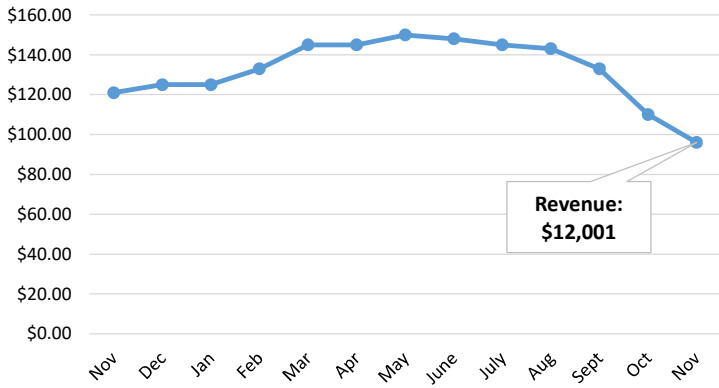

Recycling Market Trend Report November 2024

OCC (per ton)

KC Hard Mix (per ton)

Mixed News (per ton)

Plastic - PET (per pound)

Glass (per ton)