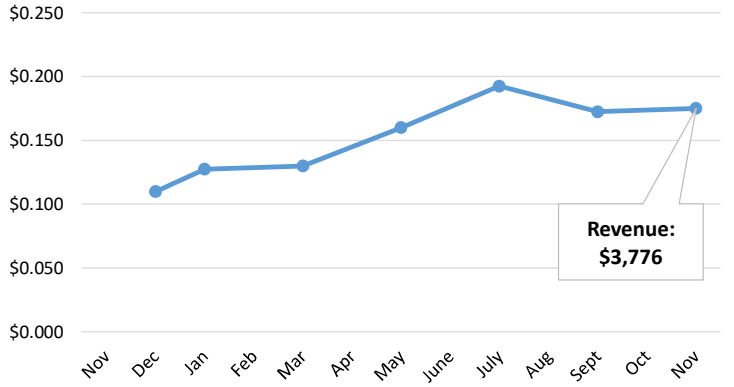

Recycling Market Trend Report November 2024

OCC (per ton)

KC Hard Mix (per ton)

Mixed News (per ton)

Plastic - PET (per pound)

Glass (per ton)