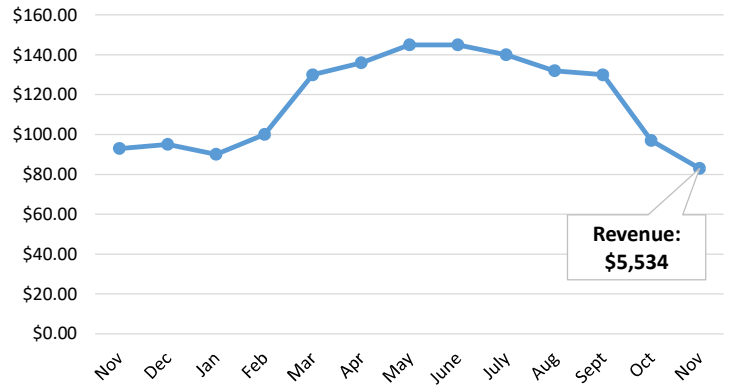

Recycling Market Trend Report November 2024

OCC (per ton)

KC Hard Mix (per ton)

Mixed News (per ton)

Plastic - PET (per pound)

Glass (per ton)